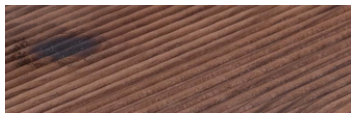

Pin impregnat