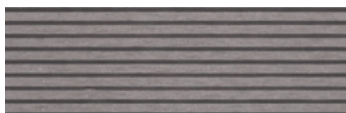

pin termo

pin impregnat

frasin termo

A photograph of a wooden deck made of light-colored, horizontally-placed planks. In the foreground, a modern wicker chair with a dark metal frame and a dark circular ottoman are visible. The chair has a high back and armrests, and the ottoman is a large, textured, dark-colored disc. In the background, a swimming pool is partially visible, and a green lawn is on the left side.

larice siberian

Gri

Grafit

Redwood

Maro închis

Teak

decking
lemn
compozit
(wpc)

maro închis & teak